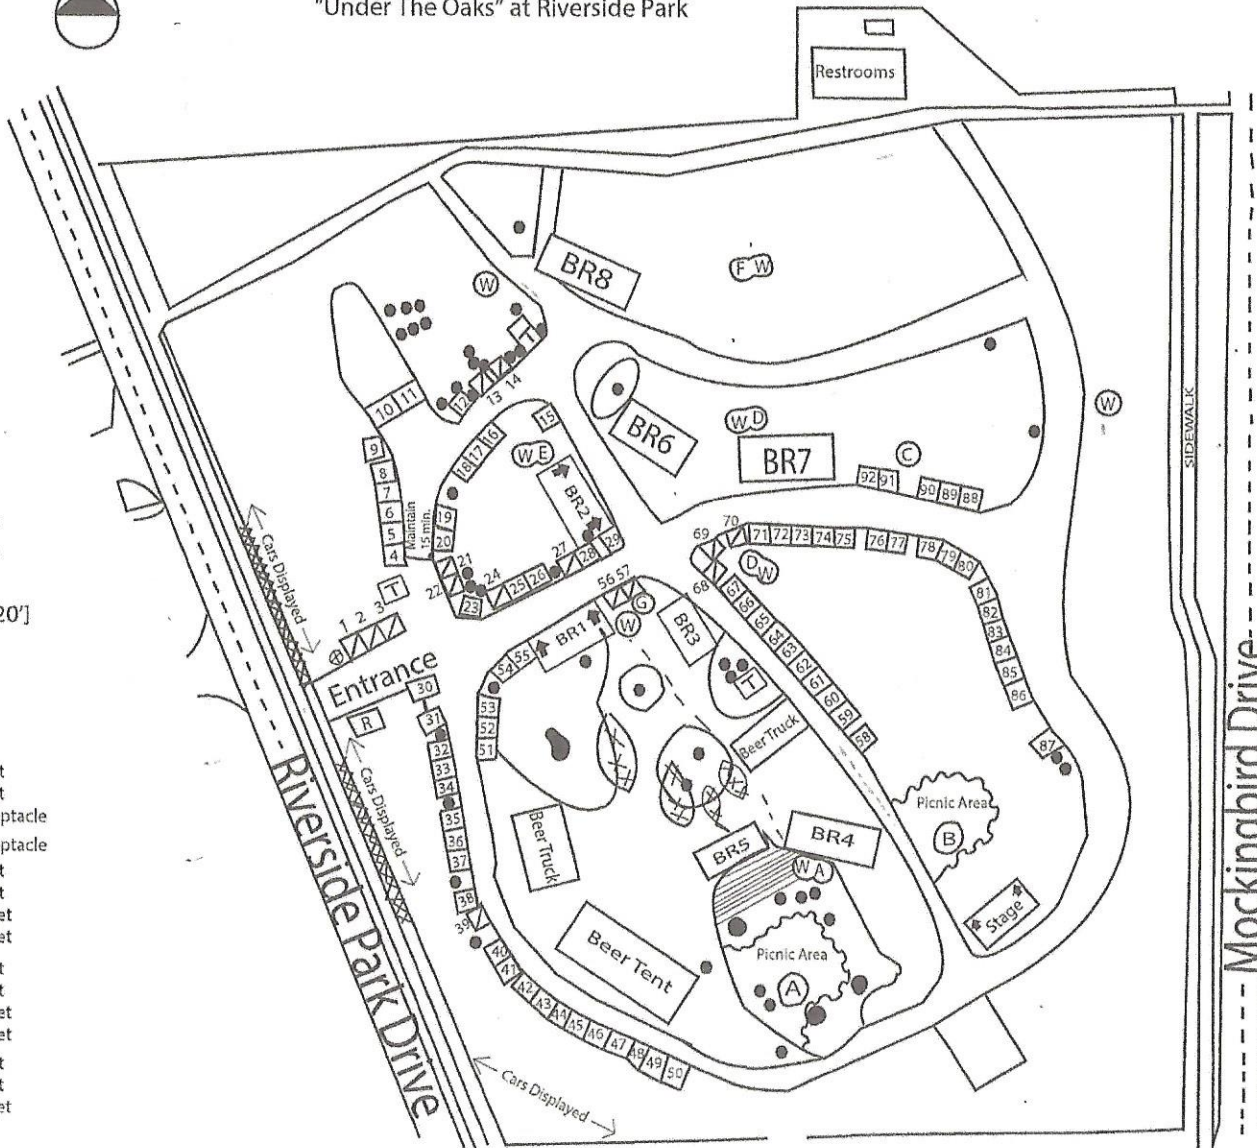

Twisted Tail Ribfest - Rotary Club of Vero Beach

"Under The Oaks" at Riverside Park

No Beer Outside of Riverside Park

Rotary Legend

- Tree Trunk
- ⊗ Low Oak Branches
- - - Electric Util. Buried
- - - Water Util. Buried
- ==== Prohibited Expos. Roots
- Mulch Area
- T Ticket Booth

Venue Legend

- = 10' x 10' Vendor Space
- = 12' x 12' Vendor Space
- T - Rotary Ticket Tent
- BR - Big Ribber (1-5) [50' x 20']
- R - Rotary Greeting Tent

Utility Legend

- W 2 Portable water spigots
- A 1- 50 AMP, 240 Volt, 4 Wire Outlet
- B 2- 30 AMP, 240 Volt, 4 Wire Outlet
- C 3- 20 AMP, 120 Volt, Duplex Receptacle
- D 4- 20 AMP, 120 Volt, Duplex Receptacle
- E 1- 50 AMP, 240 Volt, 4 Wire Outlet
- F 1- 30 AMP, 120 Volt, 3 Wire Outlet
- G 4- 20 AMP, 120 Volt, Duplex Outlet
- H 4- 20 AMP, 120 Volt, Duplex Outlet
- I 1- 50 AMP, 240 Volt, 4 Wire Outlet
- J 1- 30 AMP, 120 Volt, 3 Wire Outlet
- K 4- 20 AMP, 120 Volt, Duplex Outlet
- L 4- 20 AMP, 120 Volt, Duplex Outlet
- M 1- 50 AMP, 240 Volt, 4 Wire Outlet
- N 1- 30 AMP, 120 Volt, 3 Wire Outlet
- O 4- 20 AMP, 120 Volt, Duplex Outlet

Map Scale: 1/8" = 12'